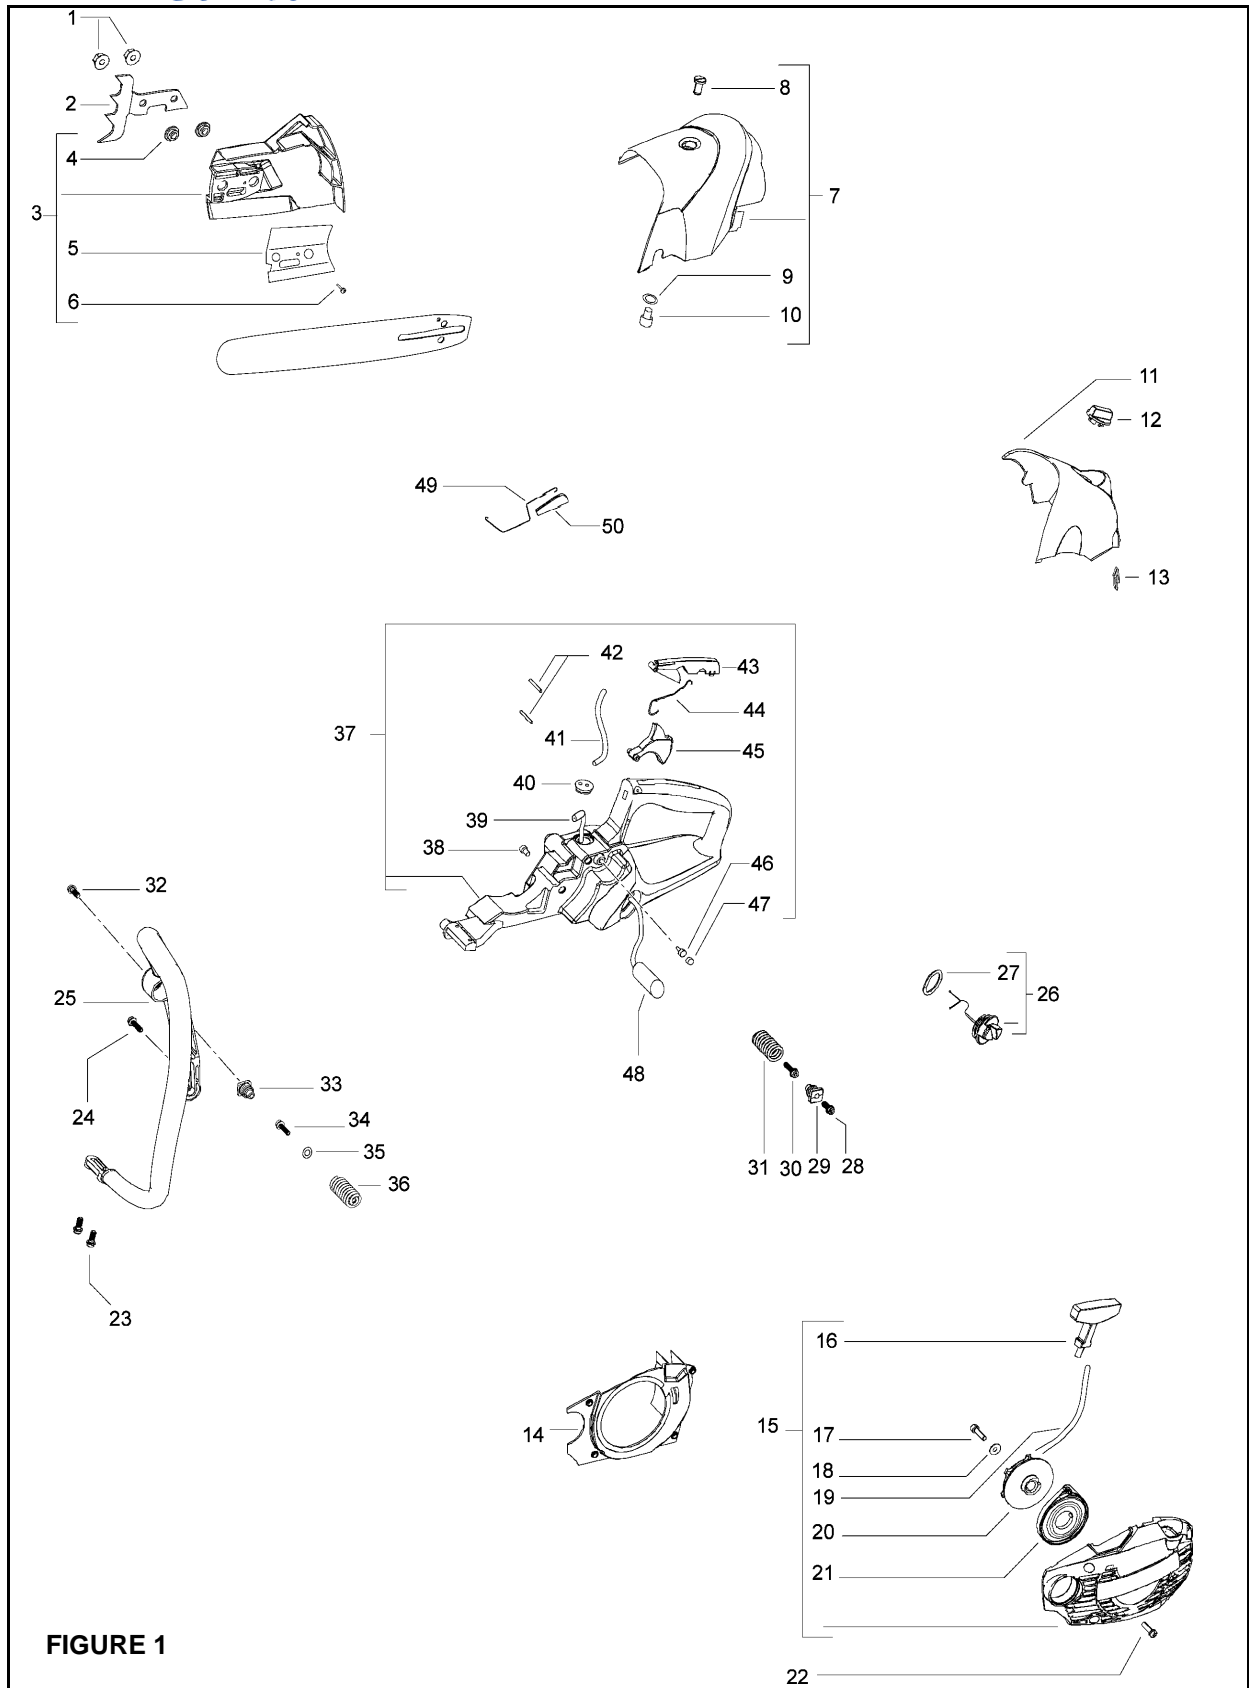

ELECTROLUX OUTDOOR PRODUCTS

PNC	Type/Prefix/ML	Model	Brand
953900620 953900667	01	PROMAC 10-42	McCULLOCH
953900621	01	PROMAC 10-46	McCULLOCH
953900622	01	PROMAC 10-49	McCULLOCH
953900623	01	PROMAC 10-51	McCULLOCH
953900653 953900670	01	PARTNER 4200 " "	PARTNER
953900654 953900655 953900656	01	PARTNER 4600 " " " "	PARTNER
953900657 953900658 953900659	01	PARTNER 4900 " " " "	PARTNER
953900660 953900661 953900662	01	PARTNER 5200 " " " "	PARTNER

Number of Pages 1 of 7

Factory: IIQ - Valmadrera	Product Group: OP 93
Publication Number: EIPL2005_VP0502001	Petrol Portable
Publication Date: 25/07/05	Sub Group 9430

Service

FIGURE 1